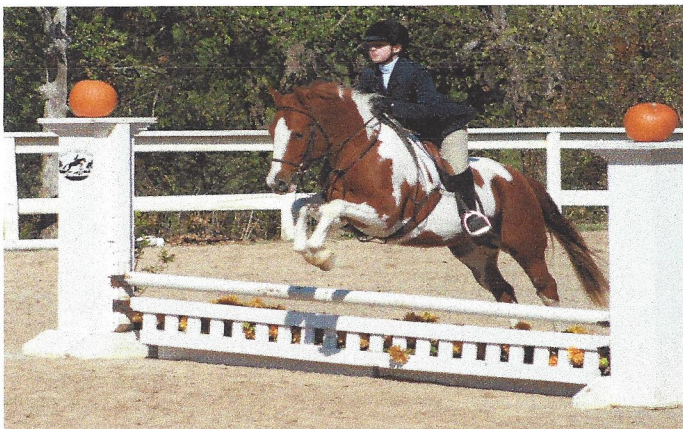

**COLONIAL EQUESTRIAN CENTER ENGLISH RIDING CAMPS**

**The Colonial Equestrian Center offers**

English horseback riding camps in a beautiful setting just minutes from

Plano, Allen, Wylie and McKinney.

Campers will participate in scheduled activities including riding lessons,

horse care, stable management, crafts, and games.

Students will acquire the knowledge and respect necessary for working with

horses while improving their riding and horsemanship skills.

**The Colonial Equestrian Center seeks to instill in all of its students: skills, confidence, and a love for horses.**